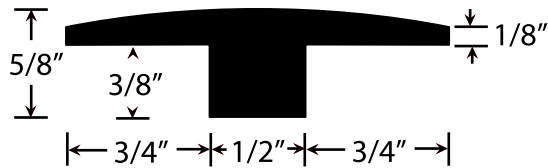

T-MOULDING

- 78" Lengths
- Prefinished or Unfinished
- Natural or Amber Color
- Horizontal Grain