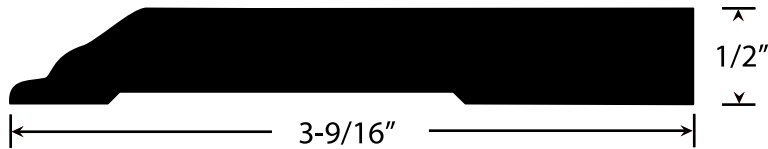

### BASE BOARD

- 78" Lengths
- Prefinished
- Natural or Amber Color

### QUARTER ROUND

- 78" Lengths
- Prefinished
- Natural or Amber Color

The profiles in this document are actual size when printed at full scale.

However, shrinkage and scaling may occur, especially when the document is faxed. Before using the graphics for measuring purposes, please verify measurements to ensure your printed copy is to scale.

### STANDARD REDUCER

- 78" Lengths
- Prefinished or Unfinished
- Natural or Amber Color
- Horizontal Grain