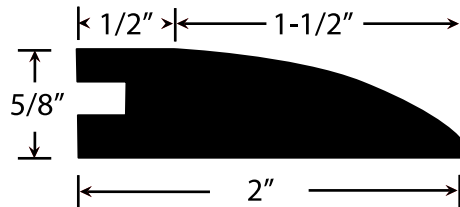

### BASE BOARD

- 78" Lengths
- Prefinished
- Natural or Amber Color

### QUARTER ROUND

- 78" Lengths
- Prefinished
- Natural or Amber Color

The profiles in this document are actual size when printed at full scale.

However, shrinkage and scaling may occur, especially when the document is faxed. Before using the graphics for measuring purposes, please verify measurements to ensure your printed copy is to scale.

### STANDARD REDUCER

- 78" Lengths
- Prefinished or Unfinished
- Natural or Amber Color
- Horizontal Grain