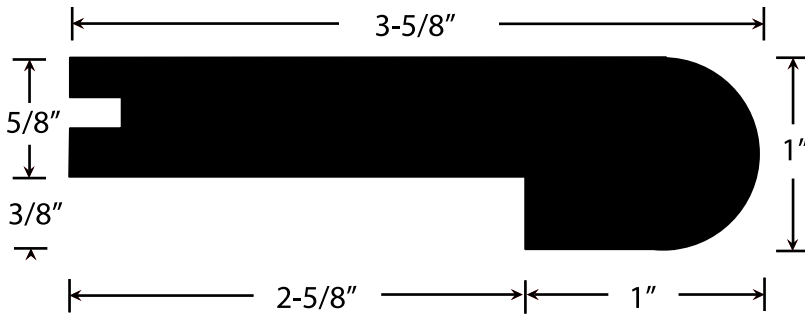

BAMBOO FLOORING ACCESSORIES

(Cont.)

STANDARD STAIR NOSE

- 78" Lengths
- Prefinished or Unfinished
- Natural or Amber Color
- Horizontal or Vertical Grain