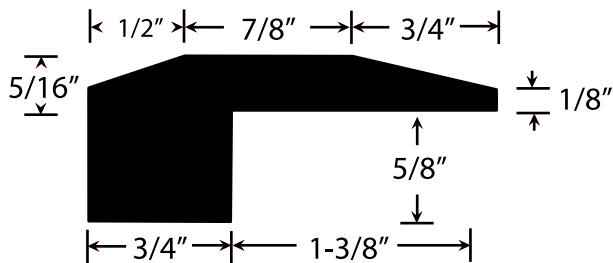

THRESHOLD

- 78" Lengths
- Prefinished or Unfinished
- Natural or Amber Color
- Horizontal Grain