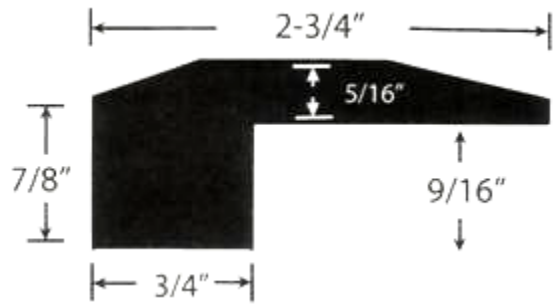

EcoBamboo Woven Bamboo Accessories – Prefinished Flooring

For 9/16" EcoBamboo Solid and Engineered Woven Bamboo (052510)

Stairnose

Flush Reducer

Threshold

T-Mold

Quarter Round

Overlap Reducer