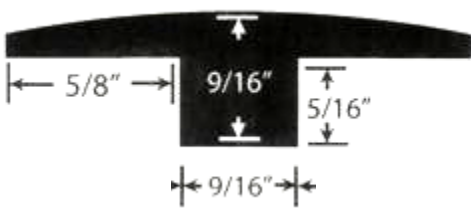

EcoBamboo Woven Bamboo Accessories – Prefinished Flooring

For 9/16" EcoBamboo Solid and Engineered Woven Bamboo (052510)

Stairnose

Flush Reducer

Threshold

T-Mold

Quarter Round

Overlap Reducer