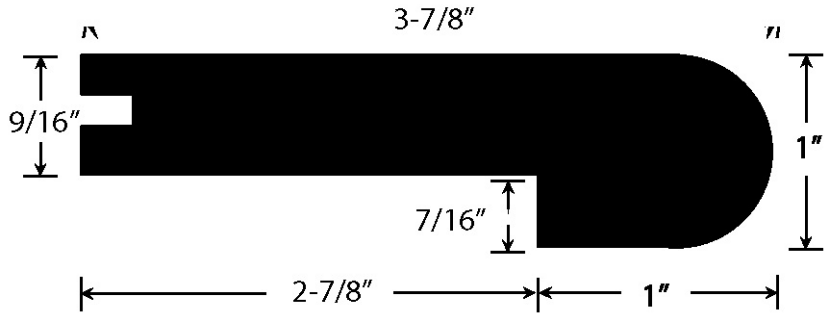

EcoBamboo Woven Bamboo Accessories – Prefinished Flooring

For 9/16" EcoBamboo Solid and Engineered Woven Bamboo (052510)

Stairnose

Flush Reducer

Threshold

T-Mold

Quarter Round

Overlap Reducer