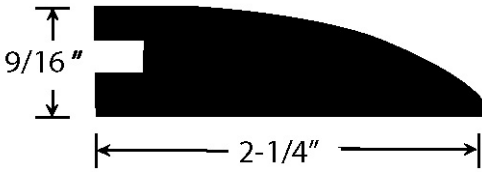

EcoBamboo Woven Bamboo Accessories – Prefinished Flooring

For 9/16" EcoBamboo Solid and Engineered Woven Bamboo (052510)

Stairnose

Flush Reducer

Threshold

T-Mold

Quarter Round

Overlap Reducer