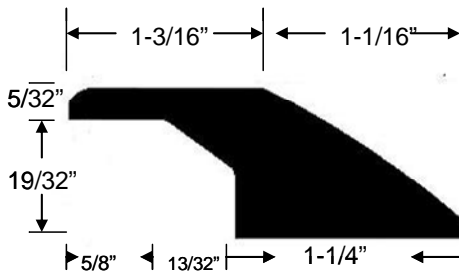

EcoBamboo Woven Bamboo Accessories – Prefinished Flooring

For 9/16" EcoBamboo Solid and Engineered Woven Bamboo (052510)

Stairnose

Flush Reducer

Threshold

T-Mold

Quarter Round

Overlap Reducer