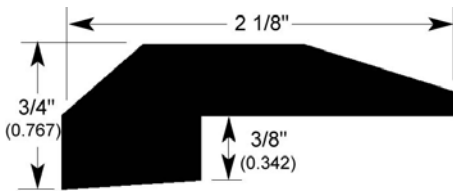

EcoClassic Accessories – Prefinished Engineered Flooring

For 3/8" EcoClassic Engineered Floors (052510)

Stair Nose 3/8" (909)
78" Lengths, Prefinished

Reducer 3/8" (907)
78" Lengths, Prefinished

Threshold 1/4-3/8 (008)
78" Lengths, Prefinished

T-Molding (002)
78" Lengths, Prefinished

Quarter Round 3/4 (001)
90" Lengths, Prefinished

Reducer Olap 1/4-7/16 (029)
78" Lengths, Prefinished