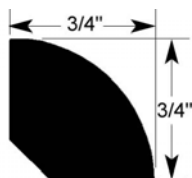

EcoClassic Accessories – Prefinished Engineered Flooring

For 3/8" EcoClassic Engineered Floors (052510)

Stair Nose 3/8" (909)
78" Lengths, Prefinished

Reducer 3/8" (907)
78" Lengths, Prefinished

Threshold 1/4-3/8 (008)
78" Lengths, Prefinished

T-Molding (002)
78" Lengths, Prefinished

Quarter Round 3/4 (001)
90" Lengths, Prefinished

Reducer Olap 1/4-7/16 (029)
78" Lengths, Prefinished