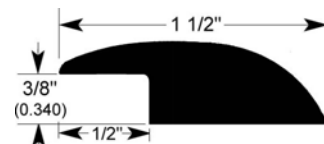

EcoClassic Accessories – Prefinished Engineered Flooring

For 3/8" EcoClassic Engineered Floors (052510)

Stair Nose 3/8" (909)
78" Lengths, Prefinished

Reducer 3/8" (907)
78" Lengths, Prefinished

Threshold 1/4-3/8 (008)
78" Lengths, Prefinished

T-Molding (002)
78" Lengths, Prefinished

Quarter Round 3/4 (001)
90" Lengths, Prefinished

Reducer Olap 1/4-7/16 (029)
78" Lengths, Prefinished