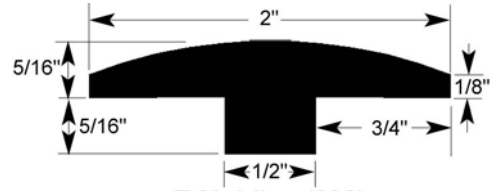

EcoClassic Accessories – Prefinished Engineered Flooring

For 3/8" EcoClassic Engineered Floors (052510)

Stair Nose 3/8" (909)
78" Lengths, Prefinished

Reducer 3/8" (907)
78" Lengths, Prefinished

Threshold 1/4-3/8 (008)
78" Lengths, Prefinished

T-Molding (002)
78" Lengths, Prefinished

Quarter Round 3/4 (001)
90" Lengths, Prefinished

Reducer Olap 1/4-7/16 (029)
78" Lengths, Prefinished