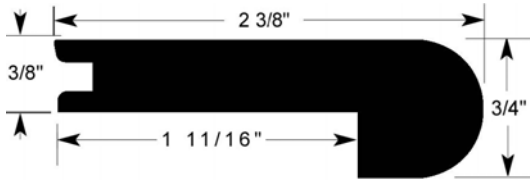

EcoClassic Accessories – Prefinished Engineered Flooring

For 3/8" EcoClassic Engineered Floors (052510)

Stair Nose 3/8" (909)
78" Lengths, Prefinished

Reducer 3/8" (907)
78" Lengths, Prefinished

Threshold 1/4-3/8 (008)
78" Lengths, Prefinished

T-Molding (002)
78" Lengths, Prefinished

Quarter Round 3/4 (001)
90" Lengths, Prefinished

Reducer Olap 1/4-7/16 (029)
78" Lengths, Prefinished