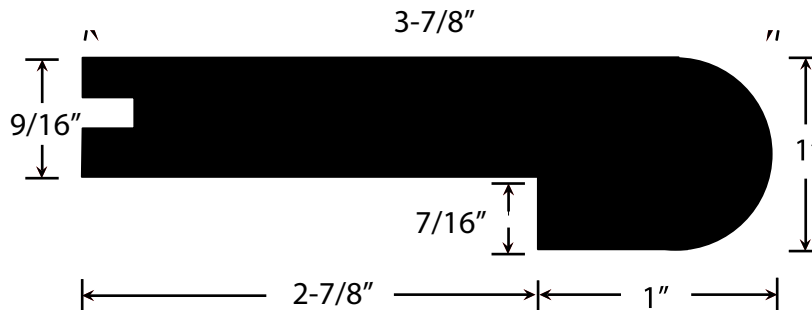

WOVEN BAMBOO FLOORING ACCESSORIES

v.072309

The profiles in this document are actual size when printed at full scale.

However, shrinkage and scaling may occur, especially when the document is faxed. Before using the graphics for measuring purposes, please verify measurements to ensure your printed copy is to scale.

QUARTER ROUND

- 73" Lengths
- Prefinished
- Honey or Amber Color

STANDARD REDUCER

- 73" Lengths
- Prefinished or Unfinished
- Honey or Amber Color

STANDARD STAIR NOSE

- 73" Lengths
- Prefinished or Unfinished
- Honey or Amber Color

T-MOULDING

- 73" Lengths
- Prefinished or Unfinished
- Honey or Amber Color

THRESHOLD

- 73" Lengths
- Prefinished or Unfinished
- Honey or Amber Color