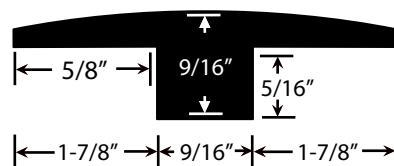

WOVEN BAMBOO FLOORING ACCESSORIES

v.072309

The profiles in this document are actual size when printed at full scale.

However, shrinkage and scaling may occur, especially when the document is faxed. Before using the graphics for measuring purposes, please verify measurements to ensure your printed copy is to scale.

QUARTER ROUND

- 73" Lengths
- Prefinished
- Honey or Amber Color

STANDARD REDUCER

- 73" Lengths
- Prefinished or Unfinished
- Honey or Amber Color

STANDARD STAIR NOSE

- 73" Lengths
- Prefinished or Unfinished
- Honey or Amber Color

T-MOULDING

- 73" Lengths
- Prefinished or Unfinished
- Honey or Amber Color

THRESHOLD

- 73" Lengths
- Prefinished or Unfinished
- Honey or Amber Color