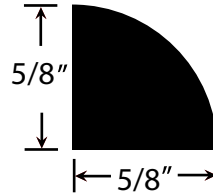

WOVEN BAMBOO FLOORING ACCESSORIES

v.072309

The profiles in this document are actual size when printed at full scale.

However, shrinkage and scaling may occur, especially when the document is faxed. Before using the graphics for measuring purposes, please verify measurements to ensure your printed copy is to scale.

QUARTER ROUND

- 73" Lengths
- Prefinished
- Honey or Amber Color

STANDARD REDUCER

- 73" Lengths
- Prefinished or Unfinished
- Honey or Amber Color

STANDARD STAIR NOSE

- 73" Lengths
- Prefinished or Unfinished
- Honey or Amber Color