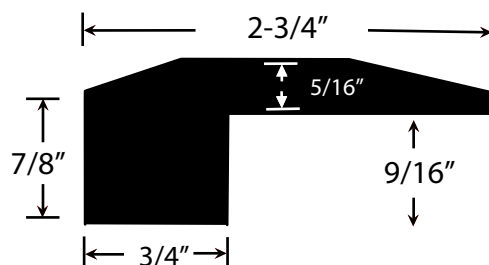

WOVEN BAMBOO FLOORING ACCESSORIES

v.072309

The profiles in this document are actual size when printed at full scale.

However, shrinkage and scaling may occur, especially when the document is faxed. Before using the graphics for measuring purposes, please verify measurements to ensure your printed copy is to scale.

QUARTER ROUND

- 73" Lengths
- Prefinished
- Honey or Amber Color

STANDARD REDUCER

- 73" Lengths
- Prefinished or Unfinished
- Honey or Amber Color

STANDARD STAIR NOSE

- 73" Lengths
- Prefinished or Unfinished
- Honey or Amber Color

T-MOULDING

- 73" Lengths
- Prefinished or Unfinished
- Honey or Amber Color

THRESHOLD

- 73" Lengths
- Prefinished or Unfinished
- Honey or Amber Color