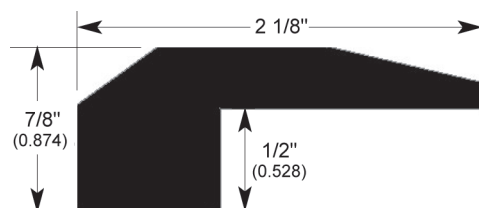

HARDWOOD MOULDINGS | SOLID PREFINISHED EXOTICS

For 3/4"-thick EcoTimber® Exotic Hardwood flooring products.
Mouldings for other 3/4" products (including Rustics) are in separate documents.

v 060308

BASE SHOE
Limited Availability

STANDARD REDUCER

STANDARD STAIR NOSE

T-MOULDING

THRESHOLD