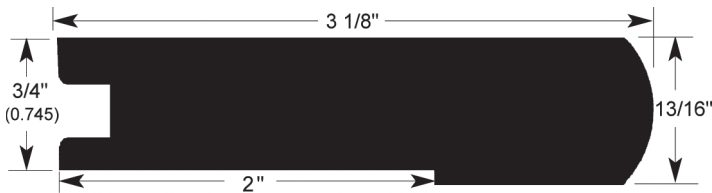

HARDWOOD MOULDINGS | SOLID PREFINISHED EXOTICS

For 3/4"-thick EcoTimber® Exotic Hardwood flooring products.
Mouldings for other 3/4" products (including Rustics) are in separate documents.

v 060308

BASE SHOE
Limited Availability

STANDARD REDUCER

STANDARD STAIR NOSE

T-MOULDING

THRESHOLD