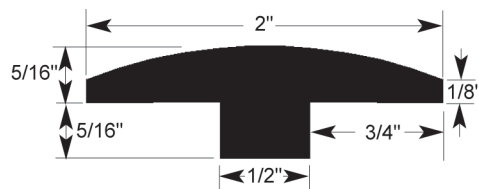

HARDWOOD MOULDINGS | SOLID PREFINISHED EXOTICS

For 3/4"-thick EcoTimber® Exotic Hardwood flooring products.
Mouldings for other 3/4" products (including Rustics) are in separate documents.

v 060308

BASE SHOE
Limited Availability

STANDARD REDUCER

STANDARD STAIR NOSE

T-MOULDING

THRESHOLD