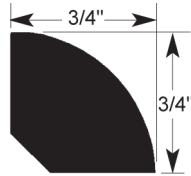

HARDWOOD MOULDINGS | SOLID PREFINISHED EXOTICS

For 3/4"-thick EcoTimber® Exotic Hardwood flooring products.
Mouldings for other 3/4" products (including Rustics) are in separate documents.

v 060308

BASE SHOE
Limited Availability